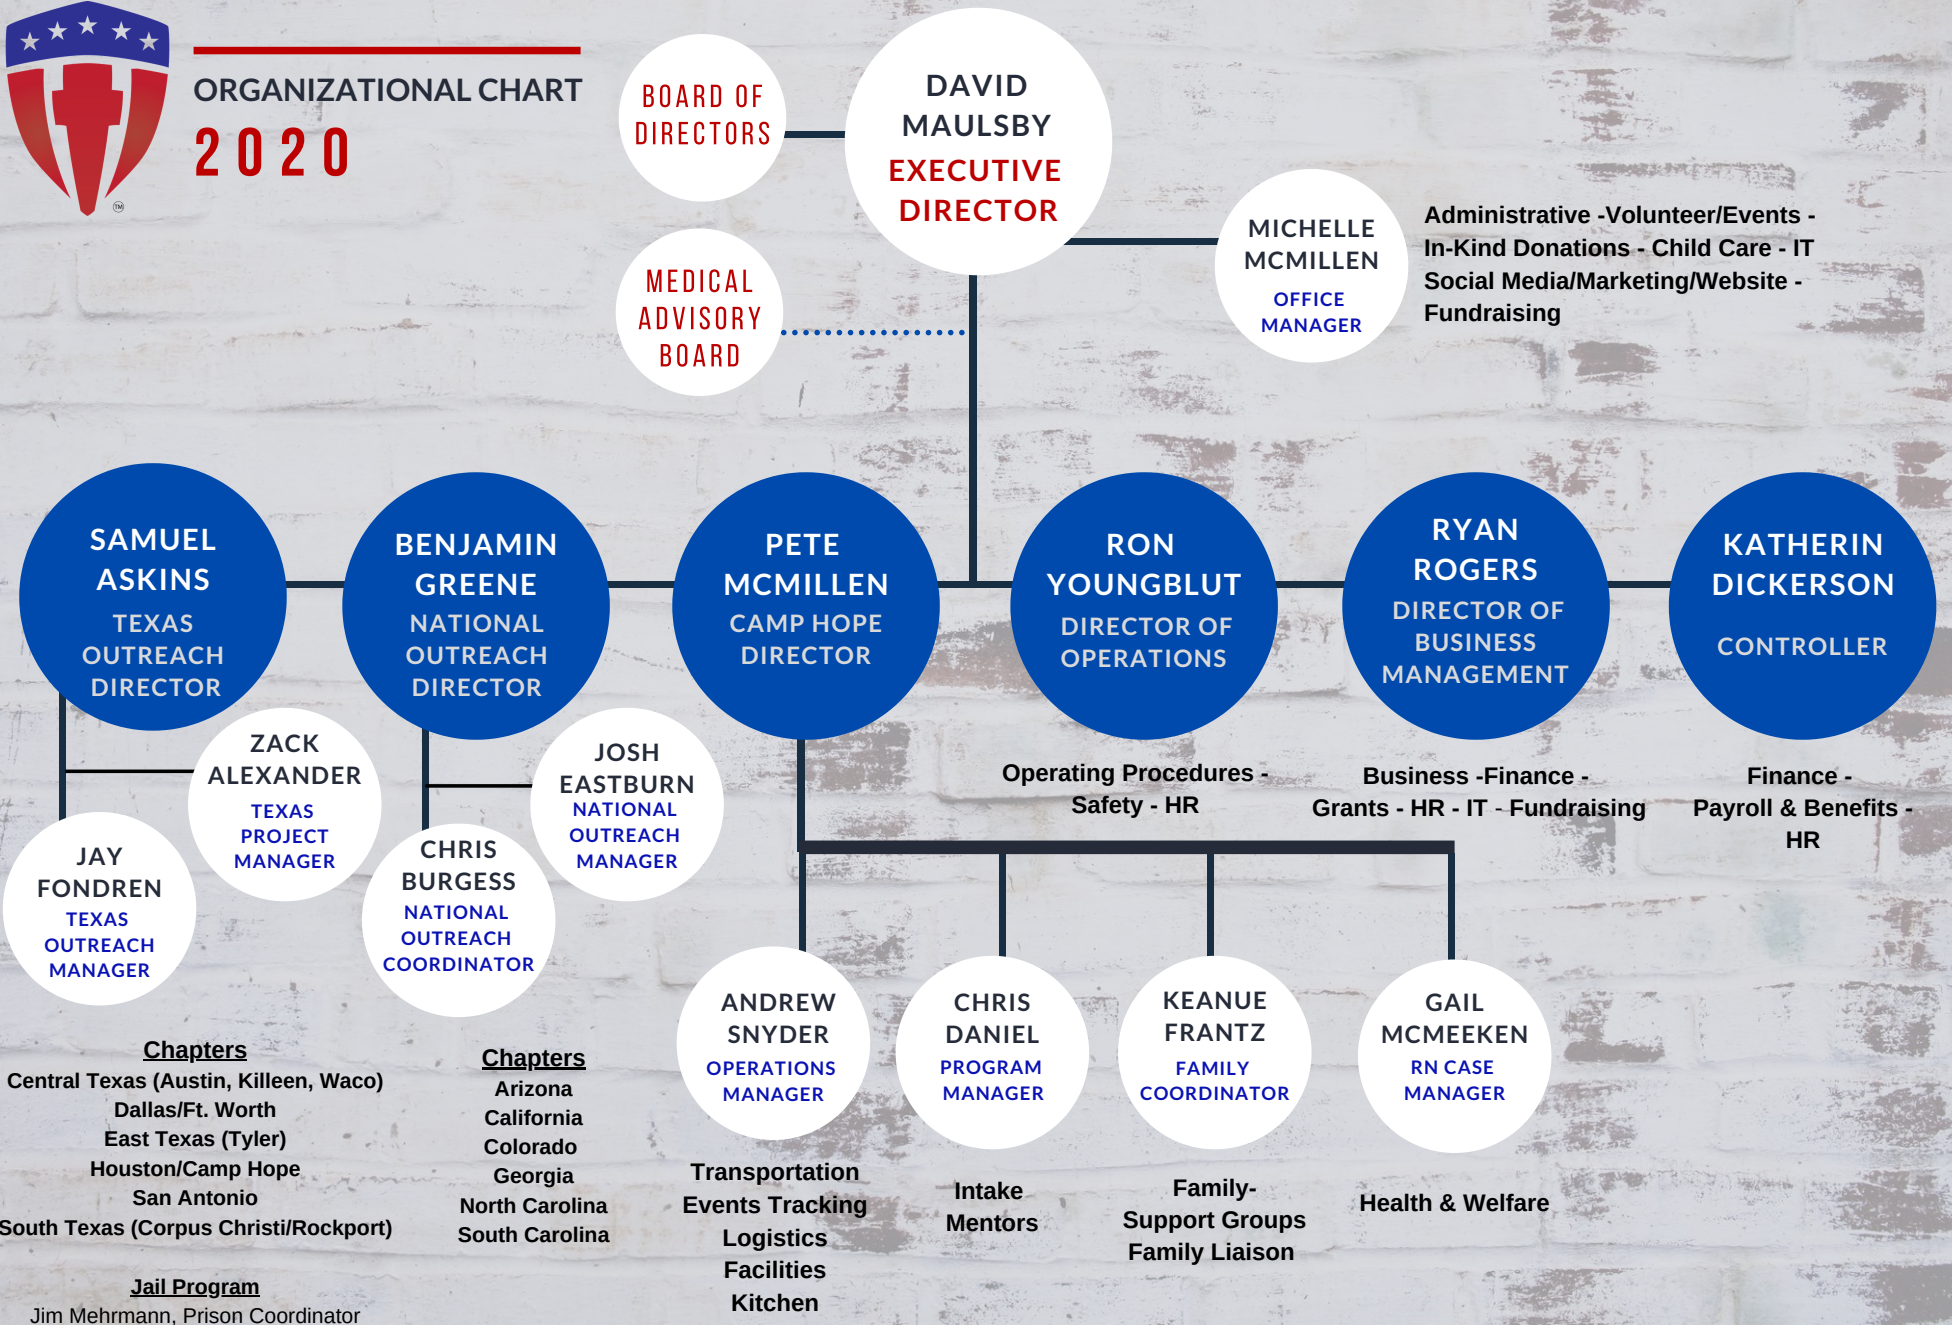

PTSD FOUNDATION OF AMERICA & CAMP HOPE

ORGANIZATIONAL CHART 2020

- Chapters**
- Central Texas (Austin, Killeen, Waco)
 - Dallas/Ft. Worth
 - East Texas (Tyler)
 - Houston/Camp Hope
 - San Antonio
 - South Texas (Corpus Christi/Rockport)

- Chapters**
- Arizona
 - California
 - Colorado
 - Georgia
 - North Carolina
 - South Carolina

Jail Program
Jim Mehrmann, Prison Coordinator